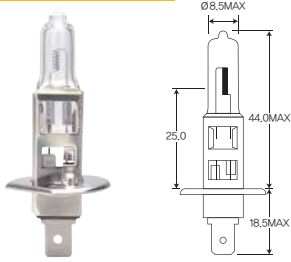

24V STANDARD BULBS FOR HEADLIGHT

OEM QUALITY

H1 / Fig No.28

ITEM	BASE	WATT	LUMEN	B3/Tc	FIG NO.
H1	P14.5S	70	1900	150 / 400	28
H1	P14.5S	100	2500	40 / 100	28