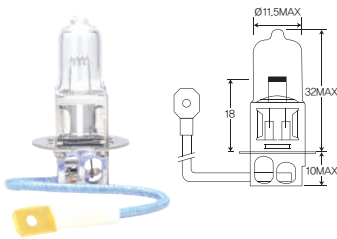

# 24V STANDARD BULBS FOR HEADLIGHT

OEM QUALITY

H1 / Fig No.28

ITEM	BASE	WATT	LUMEN	B3/Tc	FIG NO.
H1	P14.5S	70	1900	150 / 400	28
H1	P14.5S	100	2500	40 / 100	28

H3 / Fig No.29

ITEM	BASE	WATT	LUMEN	B3/Tc	FIG NO.
H3	PK22S	70	1750	150 / 450	29
H3	PK22S	100	2400	100 / 250	29