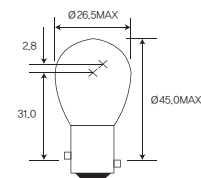

S25/Fig No. 41