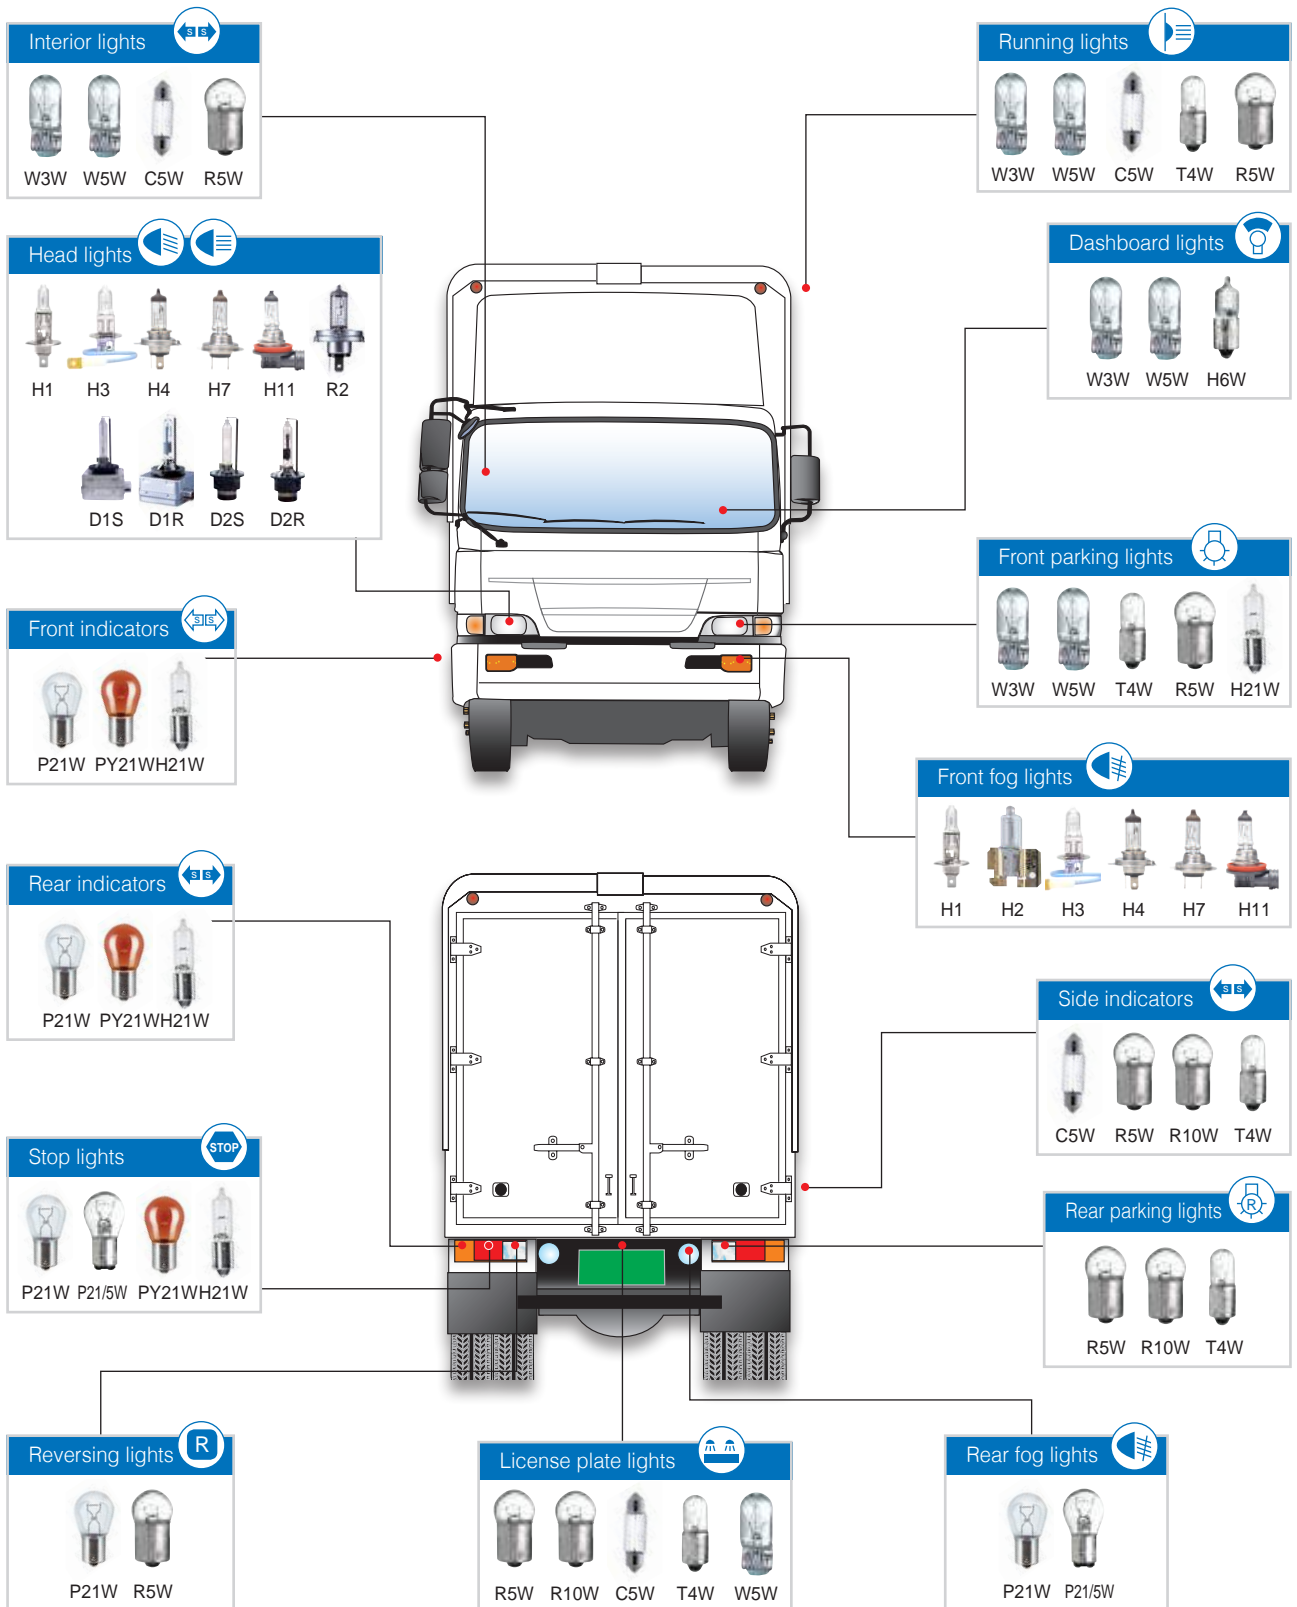

## 12V Lamps for passenger cars

# 24V Lamps for trucks