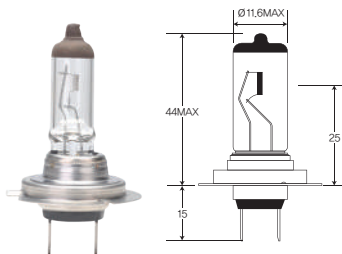

H7 / Fig No.31

ITEM	BASE	WATT	LUMEN	B3/Tc	FIG NO.
H7	PX26d	70	1750	180 / 350	31