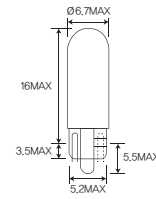

## Wedge base bulbs

ITEM	ECE	BASE	VOLT	WATT	FIG NO.
T5		W2.0x4.6d	12	1.7	50
T5		W2.0x4.6d	12	3.4	50
T5		W2.0x4.6d	12	6	50
T6.5		W2.2x5.2d	12	10	51
T10	W3W	W2.2x5.2d	12	5	52
T10	W5W	W2.2x5.2d	12	10	52

T5/Fig No. 50