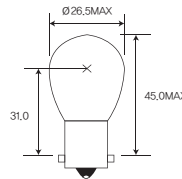

S25/Fig No. 53