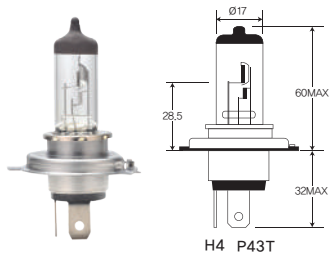

H4 / Fig No.30

ITEM	BASE	WATT	LUMEN	B3/Tc	FIG NO.
H4	P43T/P45T	75 / 70	1900 / 1200	350 / 700	30
H4	P43T/P45T	100 / 90	2500 / 1500	100 / 200	30