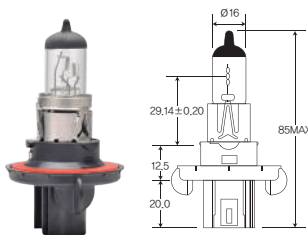

H13 / Fig No.9

ITEM	BASE	WATT	LUMEN	B3/Tc	FIG NO.
H13	PJ26.4T	60 / 55	1700 / 1100	350 / 600	9