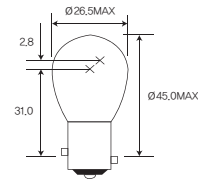

S25/Fig No. 54

ITEM	ECE	BASE	VOLT	WATT	FIG NO.
T8.5	T4W	BA9s	24	4	55