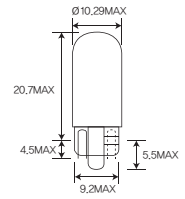

T10/Fig No. 52

Stop, Tail and signal bulbs

ITEM	ECE	BASE	VOLT	WATT	FIG NO.
S25	P21W	BA15s	24	21	53
S25		BA15s	24	25	53
S25	P21W	BAY15d	24	21/5	54
S25		BAY15d	24	25/10	54