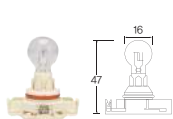

PS19W,PSX24W / Fig No.26~27

PS19W / Fig No. 26